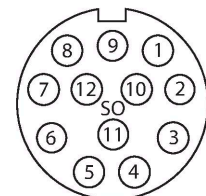

M23 × 1 Male Receptacle