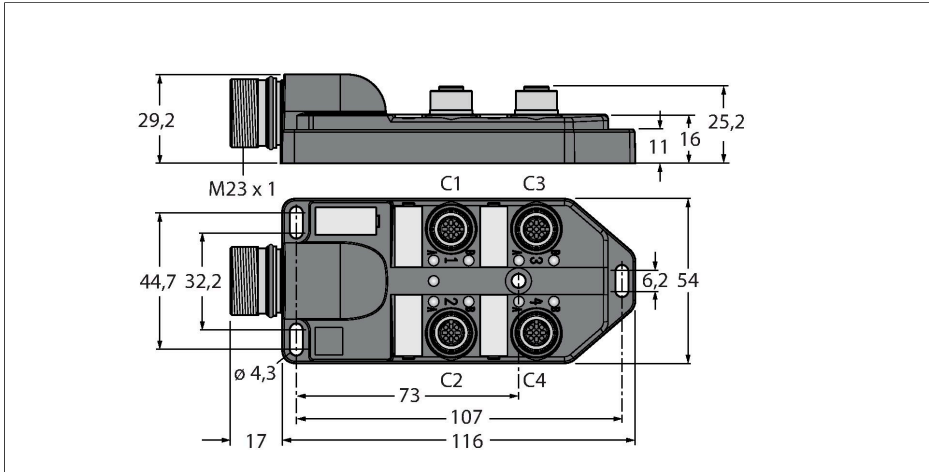

TB-4M12-4-CS12H

Passive Actuator/Sensor Box, M12 × 1 – 4-port, with M23 Connector for Supply Cable

Features

- Housing material: Nylon
- Housing color: black
- Protection class IP67
- RoHS-compliant
- CE compliant
- I/O port (number of pins): 3-pin + PE

Technical data

Type	TB-4M12-4-CS12H
ID no.	6611956
Distributed I/O	4, with male end M23 x 1
Housing	Plastic, PA, Black
I/O port	M12 x 1
Number of Pins	3+PE
Contacts	Brass, CuZn, Gold-plated
Contact carriers	Plastic, PA, Black
Seal	Plastic, FPM/FKM
Mechanical lifespan	> 100 Mating cycles
Group terminal	M23
Connector B	Male Receptacle, M23 × 1
Number of pins	12
Contacts	Metal, CuZn, Gold-plated
Contact carriers	Plastic, PBT, Black
Seal	Plastic, NBR
Mechanical lifespan	> 100 Mating cycles
Electrical properties at +20 °C	
Rated voltage	30 V
Current	2 A per signal contact, total current 9 A
Insulation resistance	≥ 10 ⁸ Ω
forward resistance	≤ 5 mΩ
Mechanical and chemical properties	
Ambient temperature range (stationary)	-40 °C...+85 °C