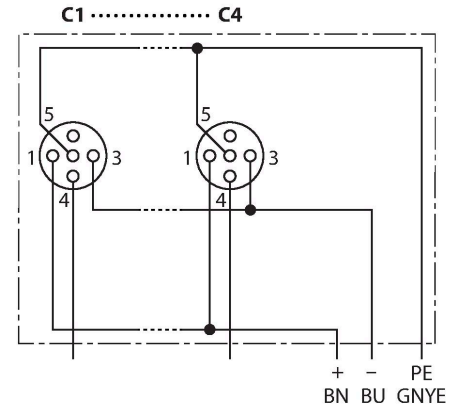

Contact assignment

I/O Connector

M23 × 1 Male Receptacle

Circuit Diagram

Wiring

Port/Pin	C1/4	C2/4	C3/4	C4/4
M23 flange	1	2	3	4
Cable	WH	GN	YE	GY

Power C1-C4	24 V	0 V	PE
M23 flange	11	9 + 10	12
Cable	BN	BU	GYE

Scope of delivery

Device	Quantity	Description
Junction boxes	1	Passive actuator/sensor junction box
VS-M12-BK	2	Closure caps for M12 female connectors
KS9/20	5	Labels

Accessories

Ident-No.	Designation	Description
6900197	CK12-0	Field-wireable female M23, 12-pin, straight
6931889	CS12-0	Field-wireable male M23, 12-pin, straight
6931780	CKCM12-11-5/S90	Connection cable, M23 female, straight, 12-pin, 5 m*
6931781	CKCM12-11-10/S90	Connection cable, M23 female, straight, 12-pin, 10 m*
6931885	CKCWM12-11-5/S90	Connection cable, M23 female, angled, 12-pin, 5 m*
6931886	CKCWM12-11-10/S90	Connection cable, M23 female, angled, 12-pin, 10 m*
6931782	CSCM-CK- CM12-11-5/S90	Extension cable, male M23 - female M23, straight, 12-pin, 5 m *
6931783	CSCM-CK- CM12-11-10/S90	Extension cable, male M23 - female M23, straight, 12-pin, 10 m *
6931887	CSCM-CK- CWM12-11-5/S90	Extension cable, male M23 straight - female M23 angled, 12-pin, 5 m *
6931888	CSCM-CK- CWM12-11-10/S90	Extension cable, male M23 straight - female M23 angled, 12-pin, 10 m *
6625616	RKC5T-2-RSC5T/TXL	Actuator/sensor cable, female M12 - male M12, straight, 5-pin, 2 m *
6936055	VS-M12-BK	Closure caps for M12 female connectors
8015002	KS9/20	Labels