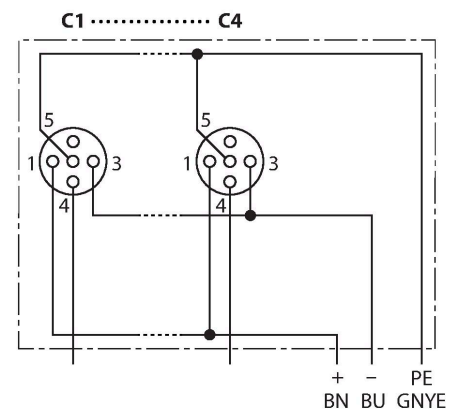

Contact assignment

I/O Connector

M23 × 1 Male Receptacle

Circuit Diagram

Wiring

Port/Pin	C1/4	C2/4	C3/4	C4/4
M23 flange	1	2	3	4
Cable	WH	GN	YE	GY

Power C1-C4	24 V	0 V	PE
M23 flange	11	9 + 10	12
Cable	BN	BU	GYE

Scope of delivery

Device	Quantity	Description
Junction boxes	1	Passive actuator/sensor junction box
VS-M12-BK	2	Closure caps for M12 female connectors
KS9/20	5	Labels

Accessories

Ident-No.	Designation	Description
6900197	CK12-0	Field-wireable female M23, 12-pin, straight
6931889	CS12-0	Field-wireable male M23, 12-pin, straight
6931780	CKCM12-11-5/S90	Connection cable, M23 female, straight, 12-pin, 5 m*
6931781	CKCM12-11-10/S90	Connection cable, M23 female, straight, 12-pin, 10 m*
6931885	CKCWM12-11-5/S90	Connection cable, M23 female, angled, 12-pin, 5 m*
6931886	CKCWM12-11-10/S90	Connection cable, M23 female, angled, 12-pin, 10 m*
6931782	CSCM-CK- CM12-11-5/S90	Extension cable, male M23 - female M23, straight, 12-pin, 5 m *
6931783	CSCM-CK- CM12-11-10/S90	Extension cable, male M23 - female M23, straight, 12-pin, 10 m *
6931887	CSCM-CK- CWM12-11-5/S90	Extension cable, male M23 straight - female M23 angled, 12-pin, 5 m *
6931888	CSCM-CK- CWM12-11-10/S90	Extension cable, male M23 straight - female M23 angled, 12-pin, 10 m *
6625616	RKC5T-2-RSC5T/TXL	Actuator/sensor cable, female M12 - male M12, straight, 5-pin, 2 m *
6936055	VS-M12-BK	Closure caps for M12 female connectors
8015002	KS9/20	Labels